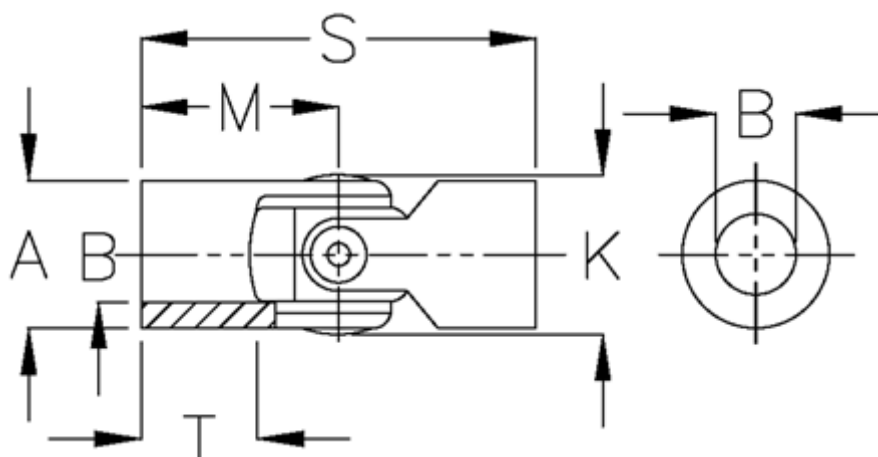

Article number: 07725400

Description: Single cross joint w/slide bearing  
0.725.400

## Measures

A	= 25
B H7	= 16
K	= 26.5
M	= 37
MD max N m	= 30
s	= 74
T	= 22